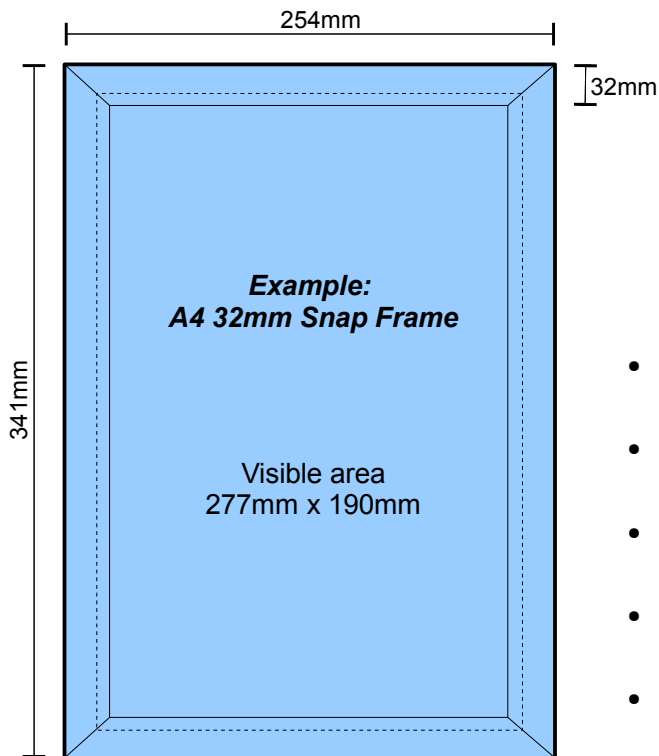

## 32mm Snap Frame

Poster frames with easy snap open and close poster change system. A medium duty poster case which is suitable for indoor or outdoor use. Extruded aluminium frame with mitred corners. Supplied with an anti glare poster cover and a strong plastic back panel. Available in five stock sizes and can be dispatched same day.

- 32mm wide extruded aluminium frame
- 0.5mm anti-glare poster cover
- Strong 1.5mm plastic back panel
- Choice of 12 stock finishes
- Includes wall mounting screw kit

	A4 (297x210)	A3 (420x297)	A2 (594x420)	A1 (840x594)	A0 (1188x840)
<b>External Size (mm)</b>	341 x 254	464 x 341	638 x 464	884 x 638	1232 x 884
<b>Visible Area (mm)</b>	277 x 190	400 x 277	574 x 400	820 x 574	1168 x 820
<b>Box Size (mm) (Individual)</b>	335 x 250 x 20	475 x 350 x 25	650 x 475 x 25	890 x 650 x 25	1240 x 895 x 25
<b>Box Size (mm) (A4 - A1 = 10 Units A0 = 5 Units)</b>	360 x 280 x 280	490 x 370 x 280	665 x 500 x 280	910 x 680 x 280	1260 x 910 x 140
<b>Gross Weight Inc. Box (g)</b>	800	1080	1940	3120	5920
<b>Quantity per Pallet</b>	840	400	320	150	80