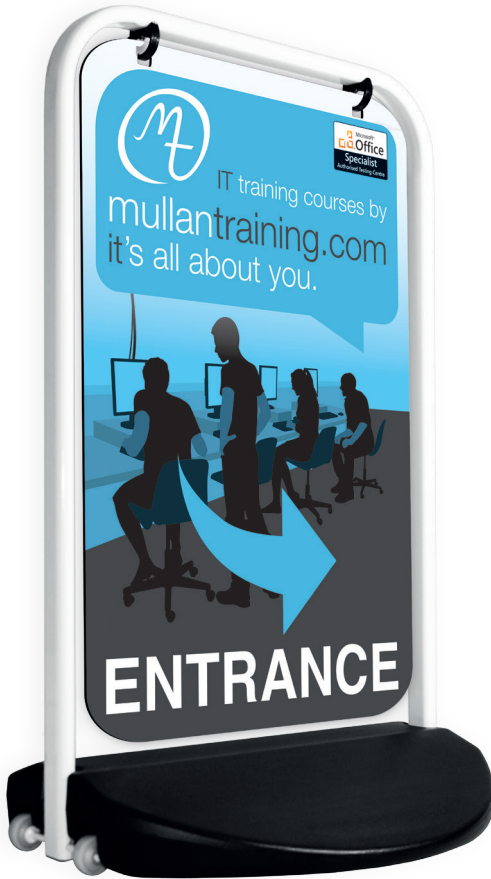

Swinger 3000

A larger Swinger with wheels.

Effortless no tools assembly.

- Gloss white aluminium panel (588 x 917mm) – ideal for direct to surface print or vinyl graphics.
- Alternative top opening polycarbonate double sided 20" x 30" poster pocket with magnetic seals.
- Poster pocket designed with header area for permanent branding - ideal for either direct to surface print or vinyl graphics.
- Flat sided oval steel tube frame (50 x 25mm) – available in black or white from stock.
- Frames available in any RAL colour (minimum order quantity 25).
- Patented D-Flex panel hangers make panel fitting quick and easy.
- Black water-fillable polyethylene base for optimum stability, also available in any RAL colour (minimum order quantity 200).
- Built-in wheels for ease of movement.
- Clip-on Tactical Headers also available, giving extra promotional space at minimal cost.

   Fully Recyclable

Easy access top-opening poster pocket.

| Display Type | Display Area (mm) | O/A Dimensions (w x h x d mm) | Weight (kg) Empty/Full | Frame Colour | Poster Pocket Colour | Order Code |
|-----------------|-----------------------|-------------------------------|------------------------|--------------|----------------------|------------|
| Aluminium Panel | 588 x 917 | 688 x 1119 x 600 | 12/31 | White | - | H3000BWWA |
| | | | | Black | - | H3000BBWA |
| Poster Pocket | 488 x 742 (20" x 30") | 688 x 1119 x 600 | 12/31 | White | White | SW3KPSTW |
| | | | | Black | Black | SW3KPSTB |