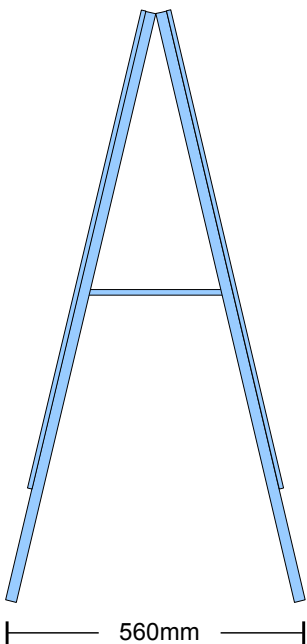

## A-Board Pavement Sign

A-boards at great prices. This is our lowest priced pavement sign and our best selling. Quick poster change system, strong aluminium and steel construction and easy fold away mechanism for night time storage. We will not be beaten on price on this product. Delivery is next day.

- 32mm extruded aluminium frame
- Easy snap open poster change system
- Steel back panel
- Anti reflective front face
- Locking leg stays

	A2 (594x420)	A1 (840x594)	A0 (1188x840)
<b>External Size (mm)</b>	890 x 470	1140 x 644	1420 x 890
<b>Frame Size (mm)</b>	644 x 470	890 x 644	1238 x 890
<b>Depth (mm)</b>	560	720	930
<b>Visible Area (mm)</b>	574 x 400	820 x 574	1168 x 820
<b>Box Size (mm)</b>	980 x 540 x 120	1240 x 710 x 120	1570 x 980 x 140
<b>Gross Weight Inc. Box (g)</b>	8000	12400	16200
<b>Quantity per Pallet</b>	46	20	9