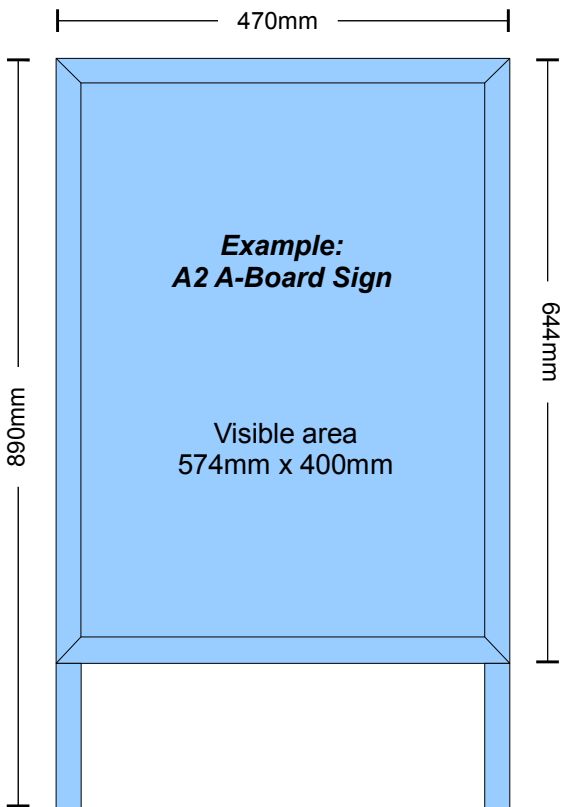

## A-Board Pavement Sign

A-boards at great prices. This is our lowest priced pavement sign and our best selling. Quick poster change system, strong aluminium and steel construction and easy fold away mechanism for night time storage. We will not be beaten on price on this product. Delivery is next day.

- 32mm extruded aluminium frame
- Easy snap open poster change system
- Steel back panel
- Anti reflective front face
- Locking leg stays

	A2 (594x420)	A1 (840x594)	A0 (1188x840)
<b>External Size (mm)</b>	890 x 470	1140 x 644	1420 x 890
<b>Frame Size (mm)</b>	644 x 470	890 x 644	1238 x 890
<b>Depth (mm)</b>	560	720	930
<b>Visible Area (mm)</b>	574 x 400	820 x 574	1168 x 820
<b>Box Size (mm)</b>	980 x 540 x 120	1240 x 710 x 120	1570 x 980 x 140
<b>Gross Weight Inc. Box (g)</b>	8000	12400	16200
<b>Quantity per Pallet</b>	46	20	9