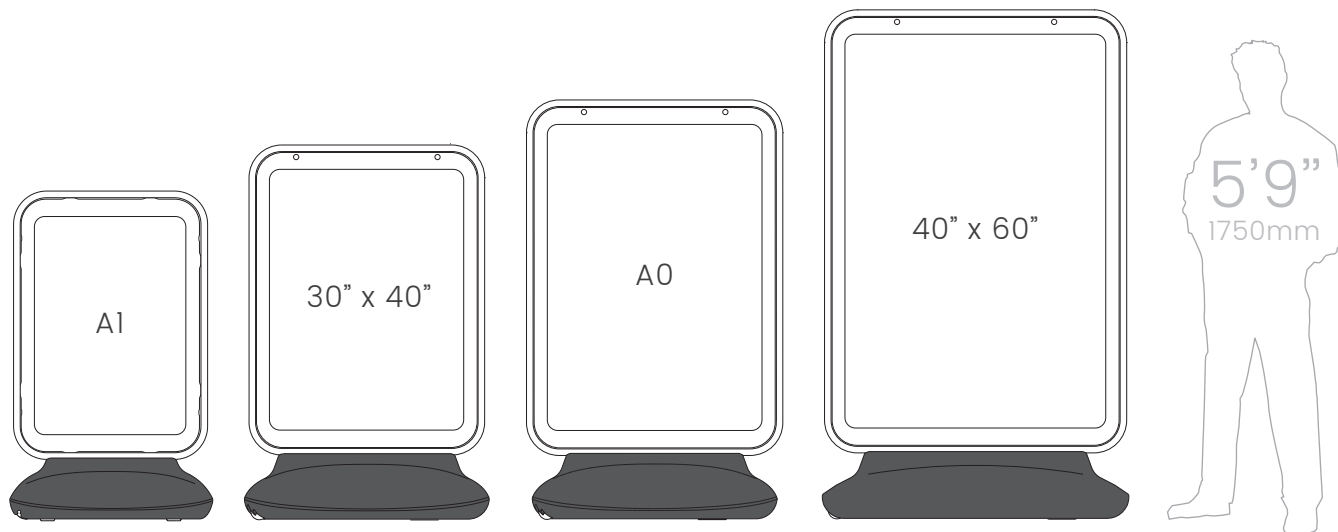

Back panel can be printed to ensure brand presence when posters are not in use (minimum order quantity 5)

Magnetic poster covers provide superior weather resistance and poster security.

Water fillable polyethylene base precisely calculated for optimum stability, made using recycled materials.

Black base as standard to hide dirt and marks.

Magnetic poster covers for quick and easy poster change.

Sentinel® working hard for major retailers across the country.

Lower cost, lighter weight base option available for 30" x 40" and A0 sizes. Volume/contract enquiries only.

External poster signs are a powerful advertising tool. With 70% of purchase decisions made in-store, driving footfall inside is key. Nothing does that better than Sentinel® in a choice of 4 high impact poster sizes.

Available in 4 stock sizes

Poster Size	O/A Dimensions (w x h x d mm)	Display Area (mm)	Weight (kg) Empty/Full	Order Code
A1	765 x 1245 x 650	580 x 830	18.5/65	SENA1STD + SENA1BASE
30" x 40"	935 x 1429 x 704	748 x 1004	27/99	SEN34MK4GG + SEN34BASE
A0	979 x 1603 x 704	827 x 1178	31/103	SENA0MK4GG + SEN34BASE
40" x 60"	1171 x 1942 x 894	1002 x 1512	42/150	SEN46MK4GG + SEN46BASE