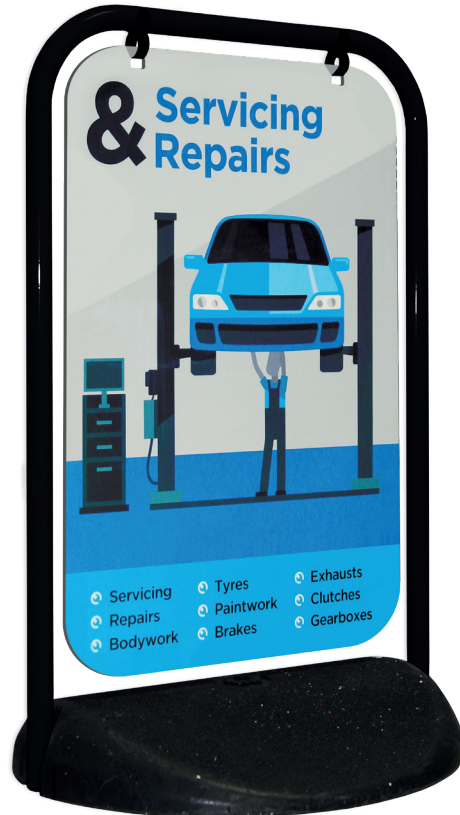

Swinger 2

Our top selling Swinger model.

Simply lift frame through 90 degrees.

- Gloss white aluminium panel (500 x 750mm) – ideal for direct to surface print or vinyl graphics.
- Alternative top opening polycarbonate double sided A2 poster pocket with magnetic seals.
- Poster pocket designed with header area for permanent branding - ideal for either direct to surface print or vinyl graphics.
- Stylish steel tube frame (32mm diameter) – available in black or white from stock.
- Frames available in any RAL colour (minimum order quantity 25).
- Patented D-Flex panel hangers make panel fitting quick and easy.
- Solid black recycled PVC base provides excellent stability.
- Clip-on Tactical Headers also available, giving extra promotional space at minimal cost.

   Fully Recyclable

Easy access top-opening poster pocket.

Display Type	Display Area (mm)	O/A Dimensions (w x h x d mm)	Weight (kg)	Frame Colour	Poster Pocket Colour	Order Code
Aluminium Panel	500 x 750	602 x 926 x 525	13.5	White	-	SWING2ALIW
				Black	-	SWING2ALIB
Poster Pocket	400 x 575 (A2)	602 x 926 x 525	13.5	White	White	SWING2PSTW
				Black	Black	SWING2PSTB